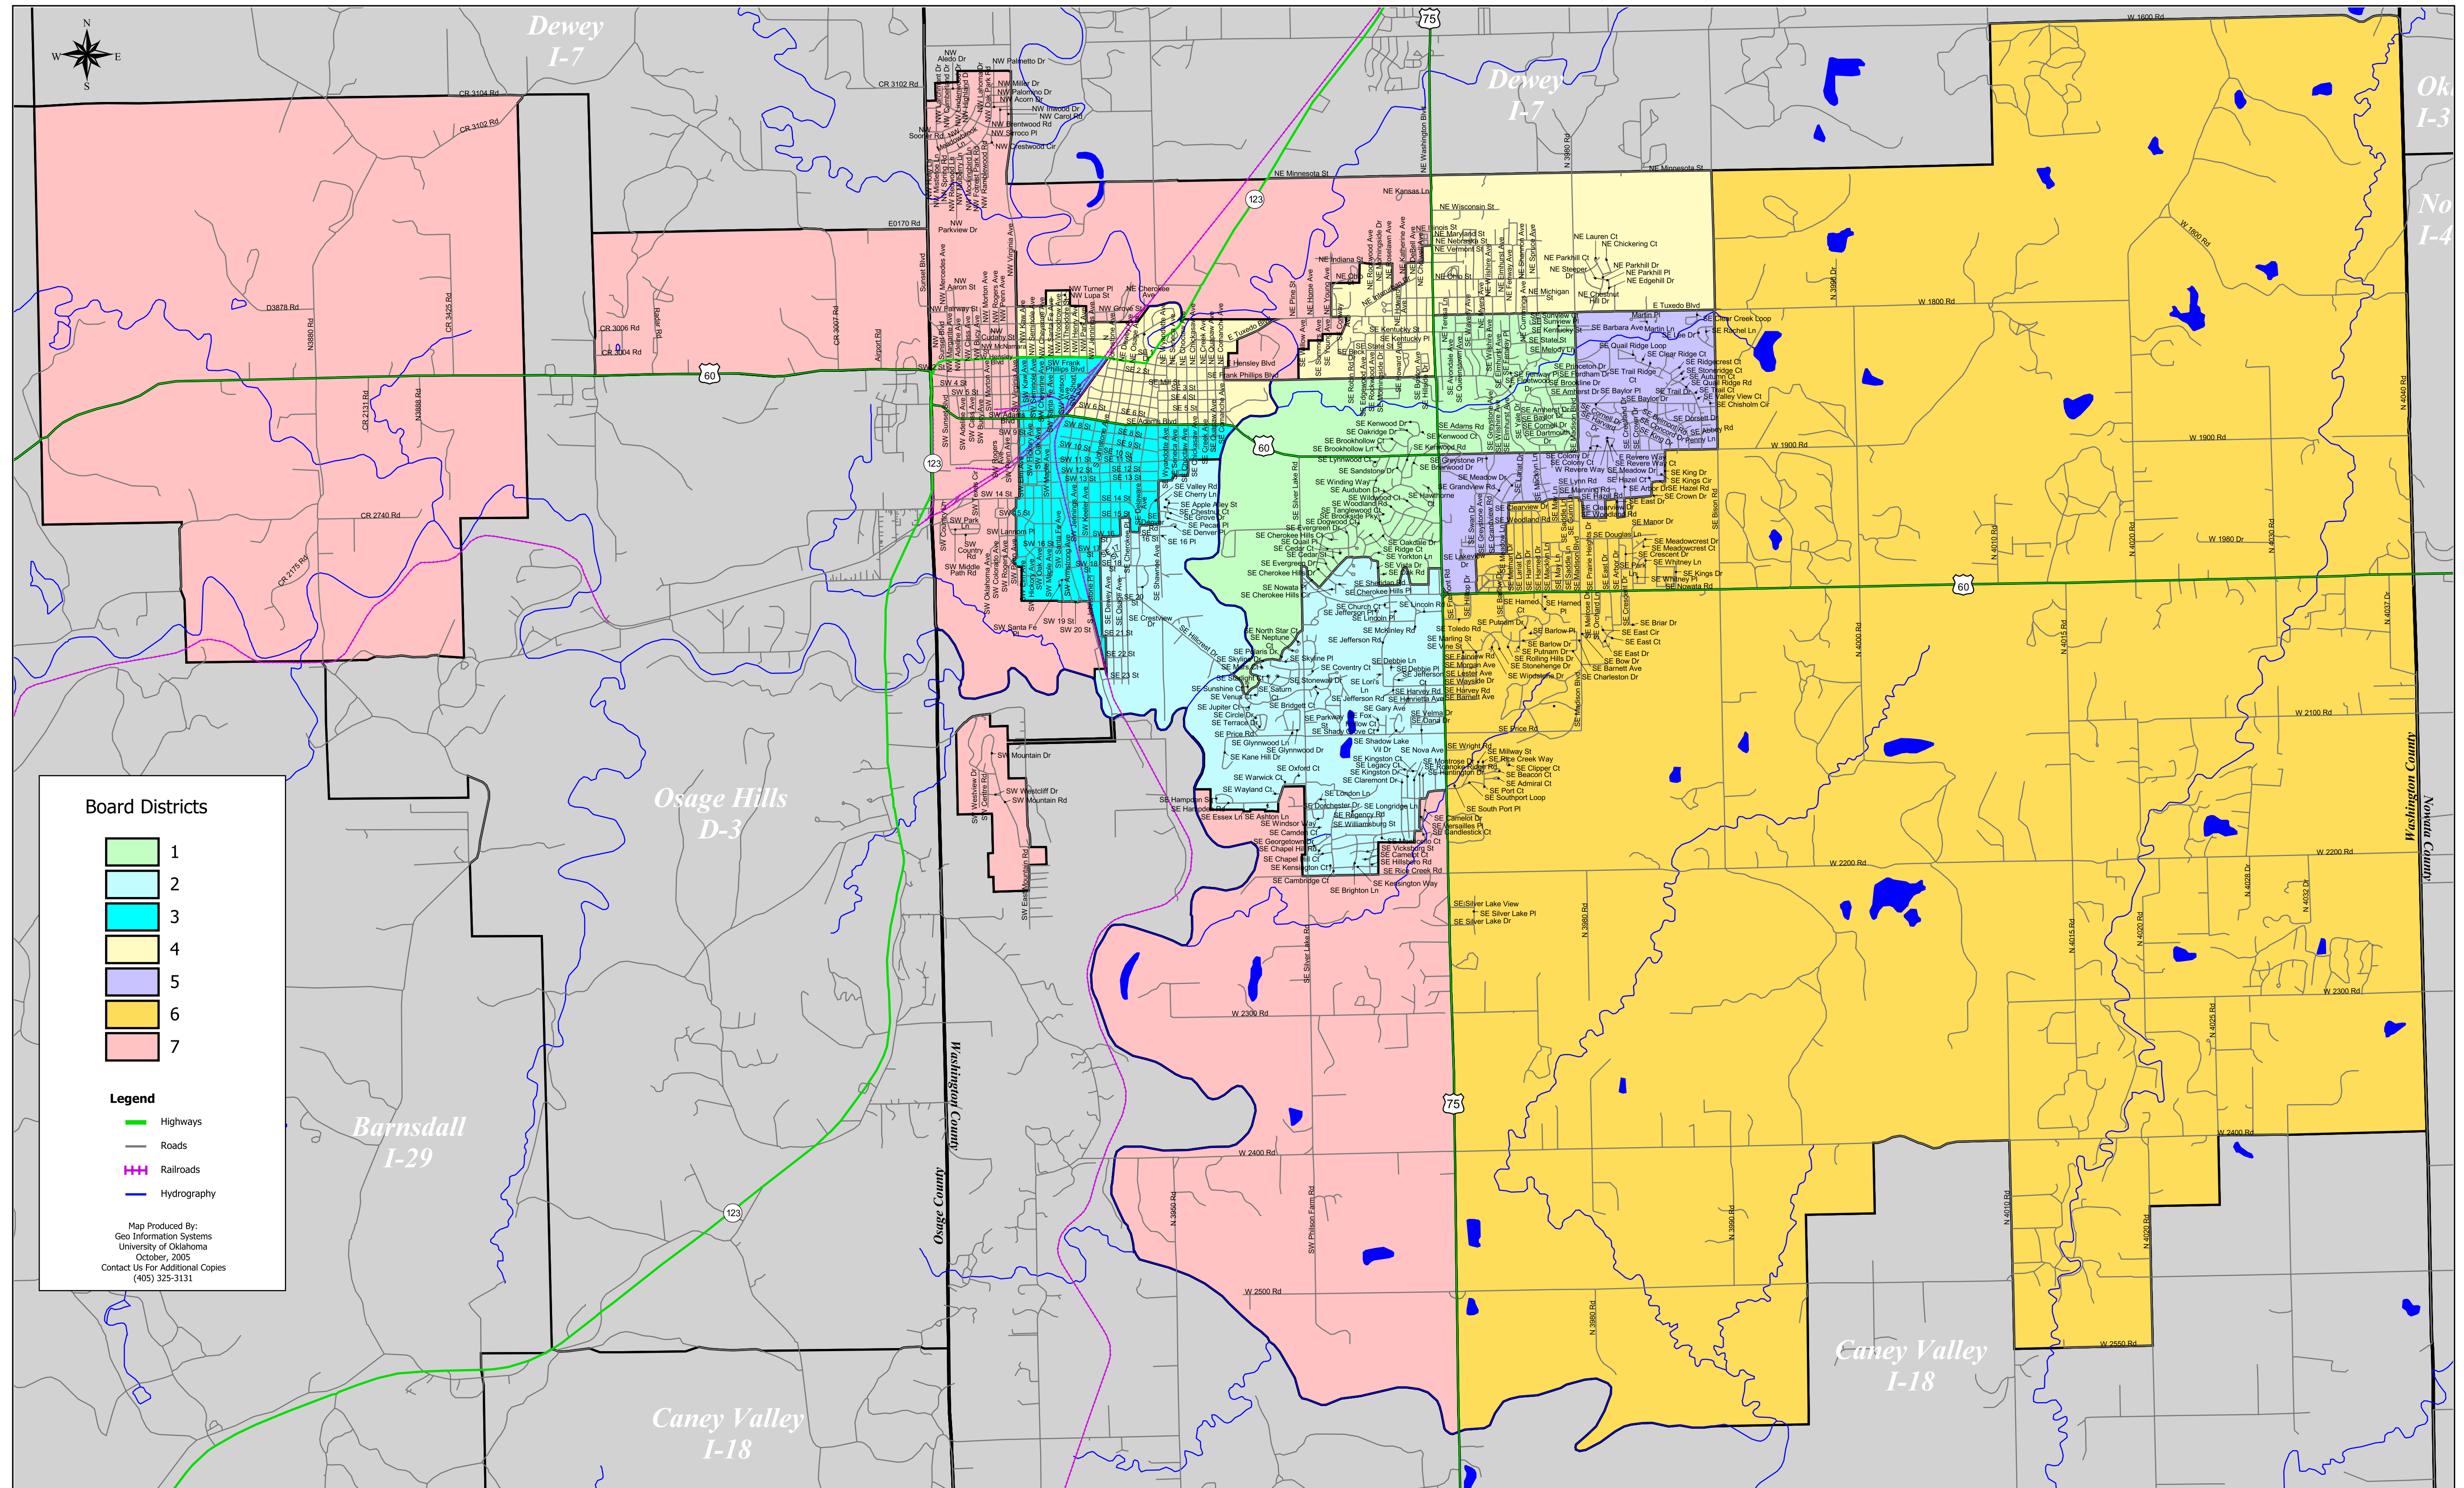

Bartlesville School District Osage and Washington Counties

Board Districts

1
2
3
4
5
6
7

Legend

- Highways
- Roads
- Railroads
- Hydrography

Map Produced By:
Geo Information Systems
University of Oklahoma
October, 2005
Contact Us For Additional Copies
(405) 325-3131