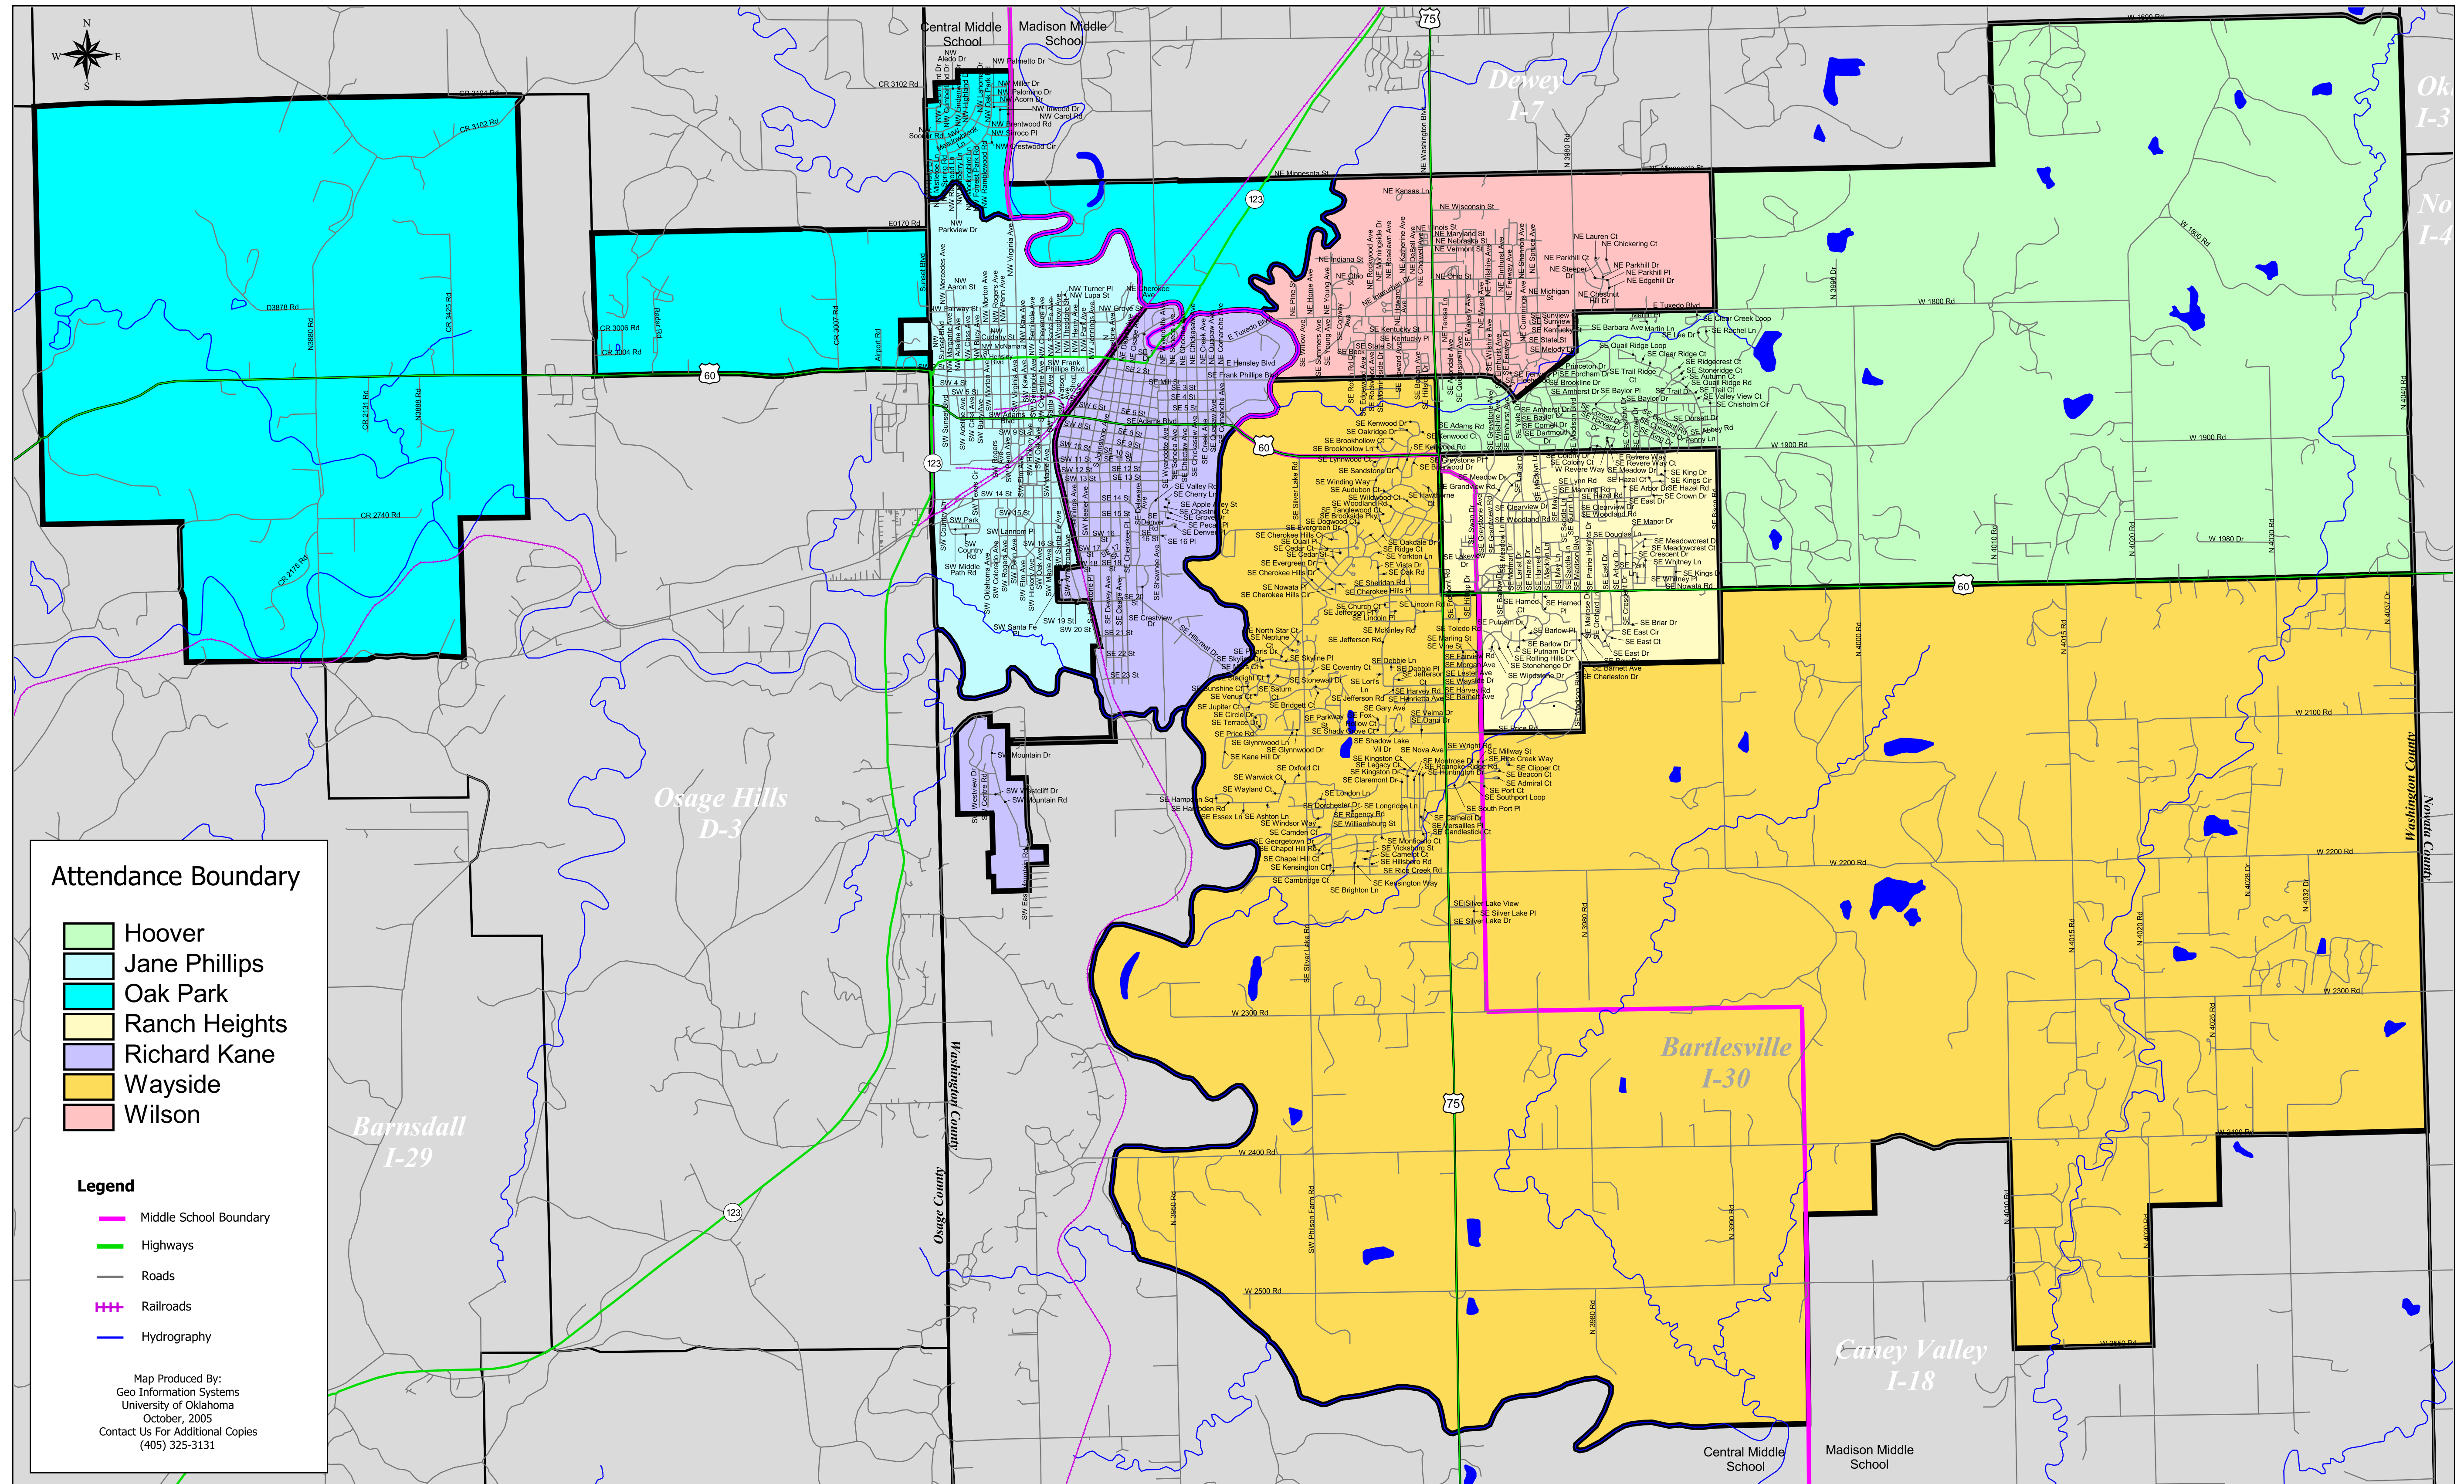

# Bartlesville School District Elementary Attendance

## Attendance Boundary

- Hoover
- Jane Phillips
- Oak Park
- Ranch Heights
- Richard Kane
- Wayside
- Wilson

## Legend

- Middle School Boundary
- Highways
- Roads
- Railroads
- Hydrography

Map Produced By:  
Geo Information Systems  
University of Oklahoma  
October, 2005  
Contact Us For Additional Copies  
(405) 325-3131